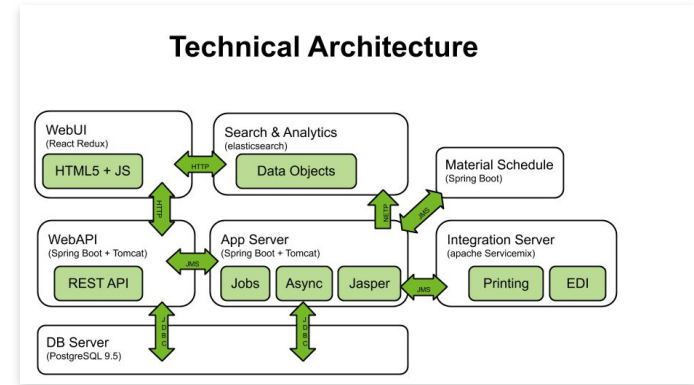

A word cloud of various roles and activities in the metasfresh community, including: GUI-Designer, Redakteure, User, Übersetzer, Datenbank-Experten, Back-End-Entwickler, Wöchentliche Releases, Tester, UX-Experten, Front-End-Entwickler, Fachkräfte, Finanzbuchhaltung, Dokumentare, Anwender, and Experience. The words are arranged in a circular pattern, with 'GUI-Designer' and 'Redakteure' at the top, 'Anwender' at the bottom, and 'Experience' on the left.

(Generated via [wortwolken.com](https://www.wortwolken.com))

metasfresh ERP – Status Quo

- 500+ Fenster
- Mehrere Millionen Zeilen Code
- 1200+ Tabellen
- Mehrschichtige Architektur
- Fachlich tiefgehende Funktionalität
 - Logistik, Produktion, Finanzbuchhaltung usw.